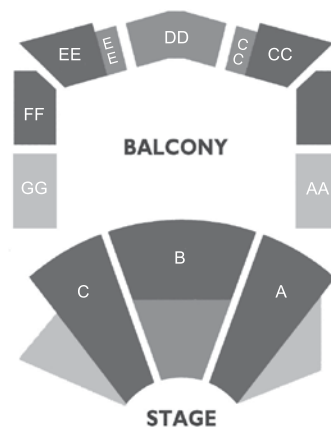

*Commercial concert promoters, please inquire

Please contact our Rentals Department for more information
707.800.7541 or rentals@wellsfargocenterarts.org

Stage Dimensions

- 61'6" width of thrust platform
- 30' height to ceiling
- 38' depth of stage: hallway to apron
- 21'6" depth of stage: mid curtain to apron
- 12' depth of stage: back wall to curtain
- Stage loading: 6' high double door, 8' wide—unload not direct
- Light board: stage center located on balcony
- Traveler curtain mid-stage only
- Border curtain not movable