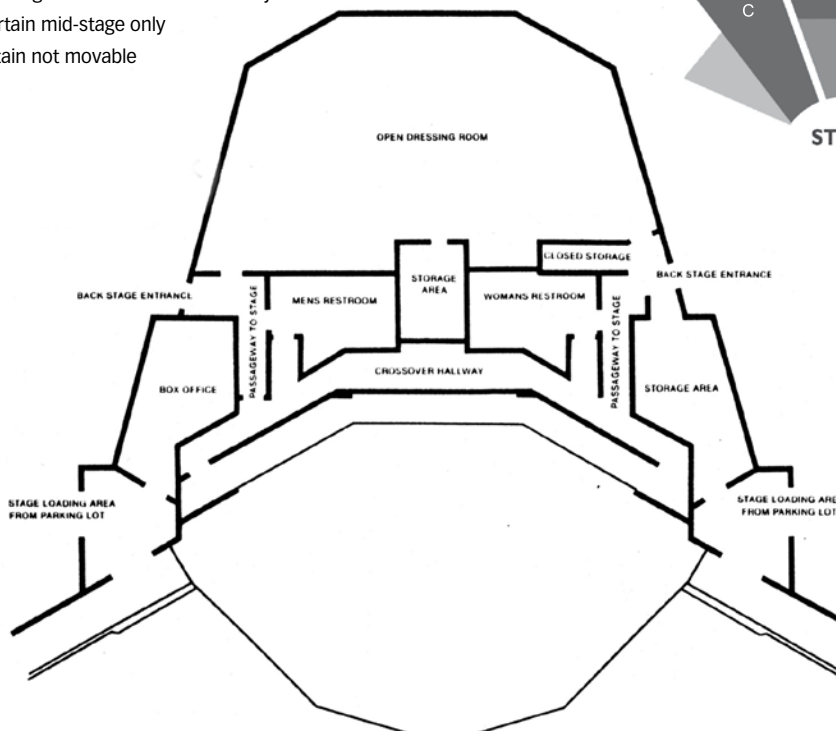

WELLS FARGO
CENTER FOR **Enrich. Educate. Entertain.**
THE ARTS **Connecting our Community through the Arts**

Ruth Finley Person Theater

Facility

12,768 Sq. Ft.

Occupancy

1600 Fixed Concert Seating

56 Standing Room

*Commercial concert promoters, please inquire

Please contact our Rentals Department for more information
707.800.7541 or rentals@wellsfargocenterarts.org

Stage Dimensions

- 61'6" width of thrust platform
- 30' height to ceiling
- 38' depth of stage: hallway to apron
- 21'6" depth of stage: mid curtain to apron
- 12' depth of stage: back wall to curtain
- Stage loading: 6' high double door, 8' wide—unload not direct
- Light board: stage center located on balcony
- Traveler curtain mid-stage only
- Border curtain not movable